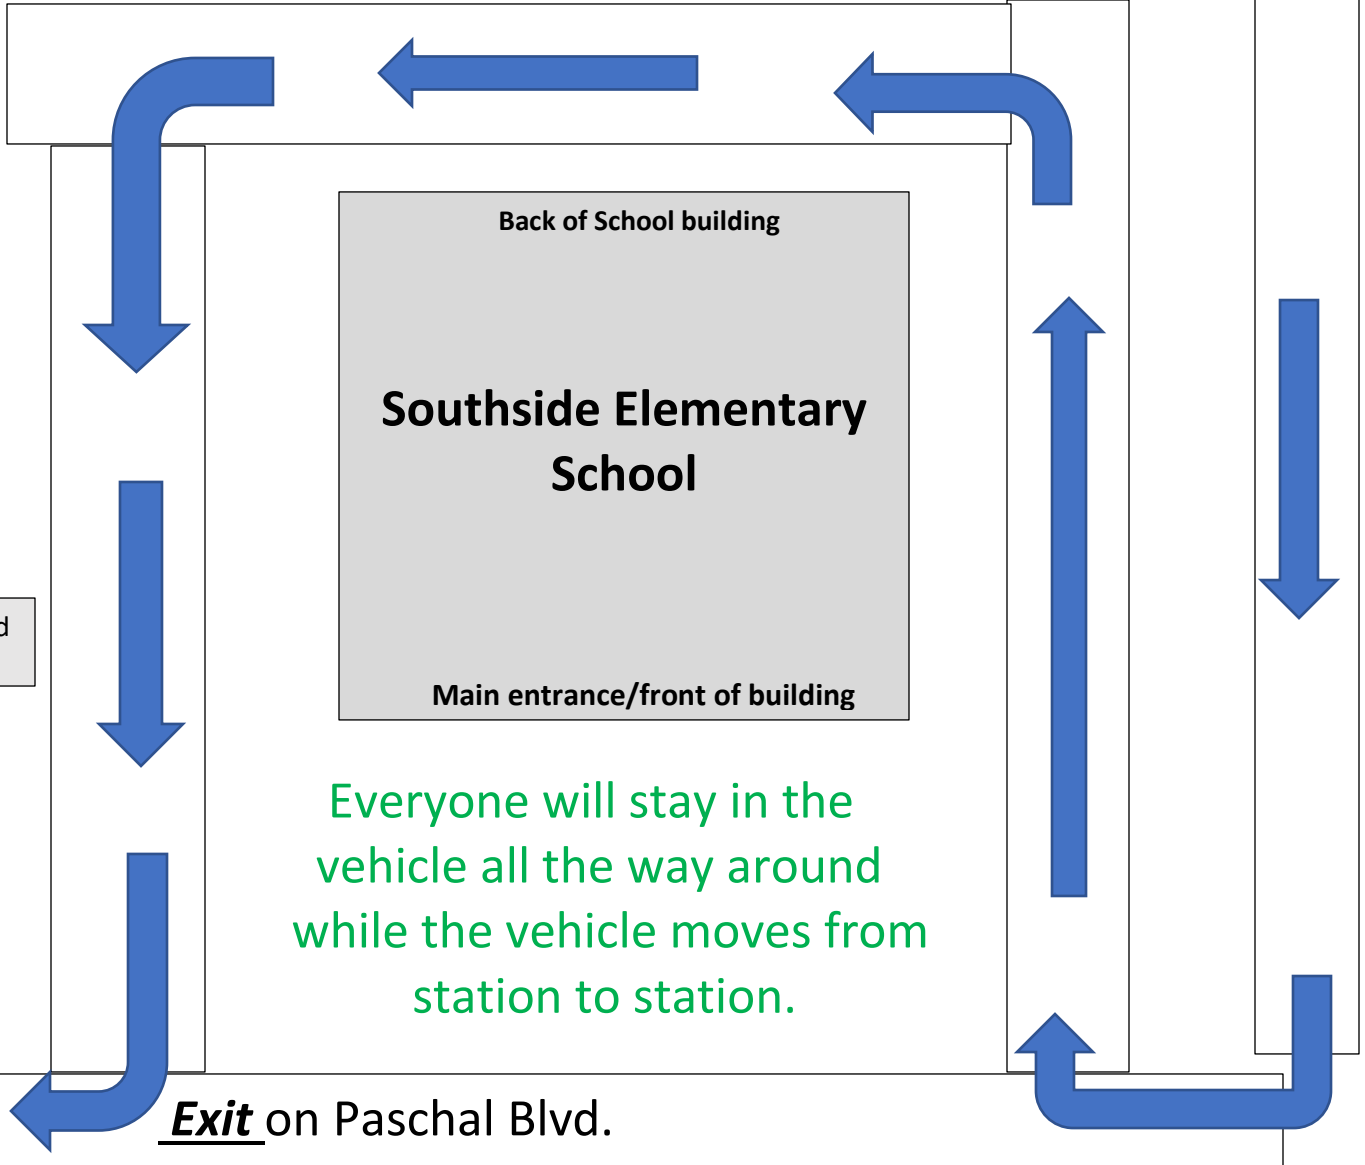

**Southside Elementary**  
**Presents Drive Through**  
**Stocking Surprise**  
**And**  
**Book Giveaway**

**Thursday, December 9, 2021**  
**5:45pm – 7:00pm**

All Southside Elementary School Students will have a bracelet placed on their wrist during the school day in order to enter and participate that evening. Students who have their bracelets will be given a stocking to hold their surprises at the first station.

Parents will drive their child through the different Christmas themes. Teachers will be dressed in different Christmas costumes to go with their area. As parents and students drive to each station, a staff member will have an item that will be placed into their stocking. Each student will receive a book at the very end.

**Please refer to the map on the back as how to enter the drive and how to drive through to the very end for the books.**

Reminders:

1. This is only for students who attend Southside Elementary School.  
\*\*\*Bracelets will be placed on your child's wrist and they must have that on for the vehicle to proceed into the drive through area.
2. Parents and students will remain in their vehicles throughout the event.
3. Drive to each station to receive a surprise for the stocking.
4. Please keep the line moving. Save conversations with staff for a later time.

**Enter** on Manning Drive

**Southside Elementary  
School**

Back of School building

Main entrance/front of building

Playground

Everyone will stay in the vehicle all the way around while the vehicle moves from station to station.